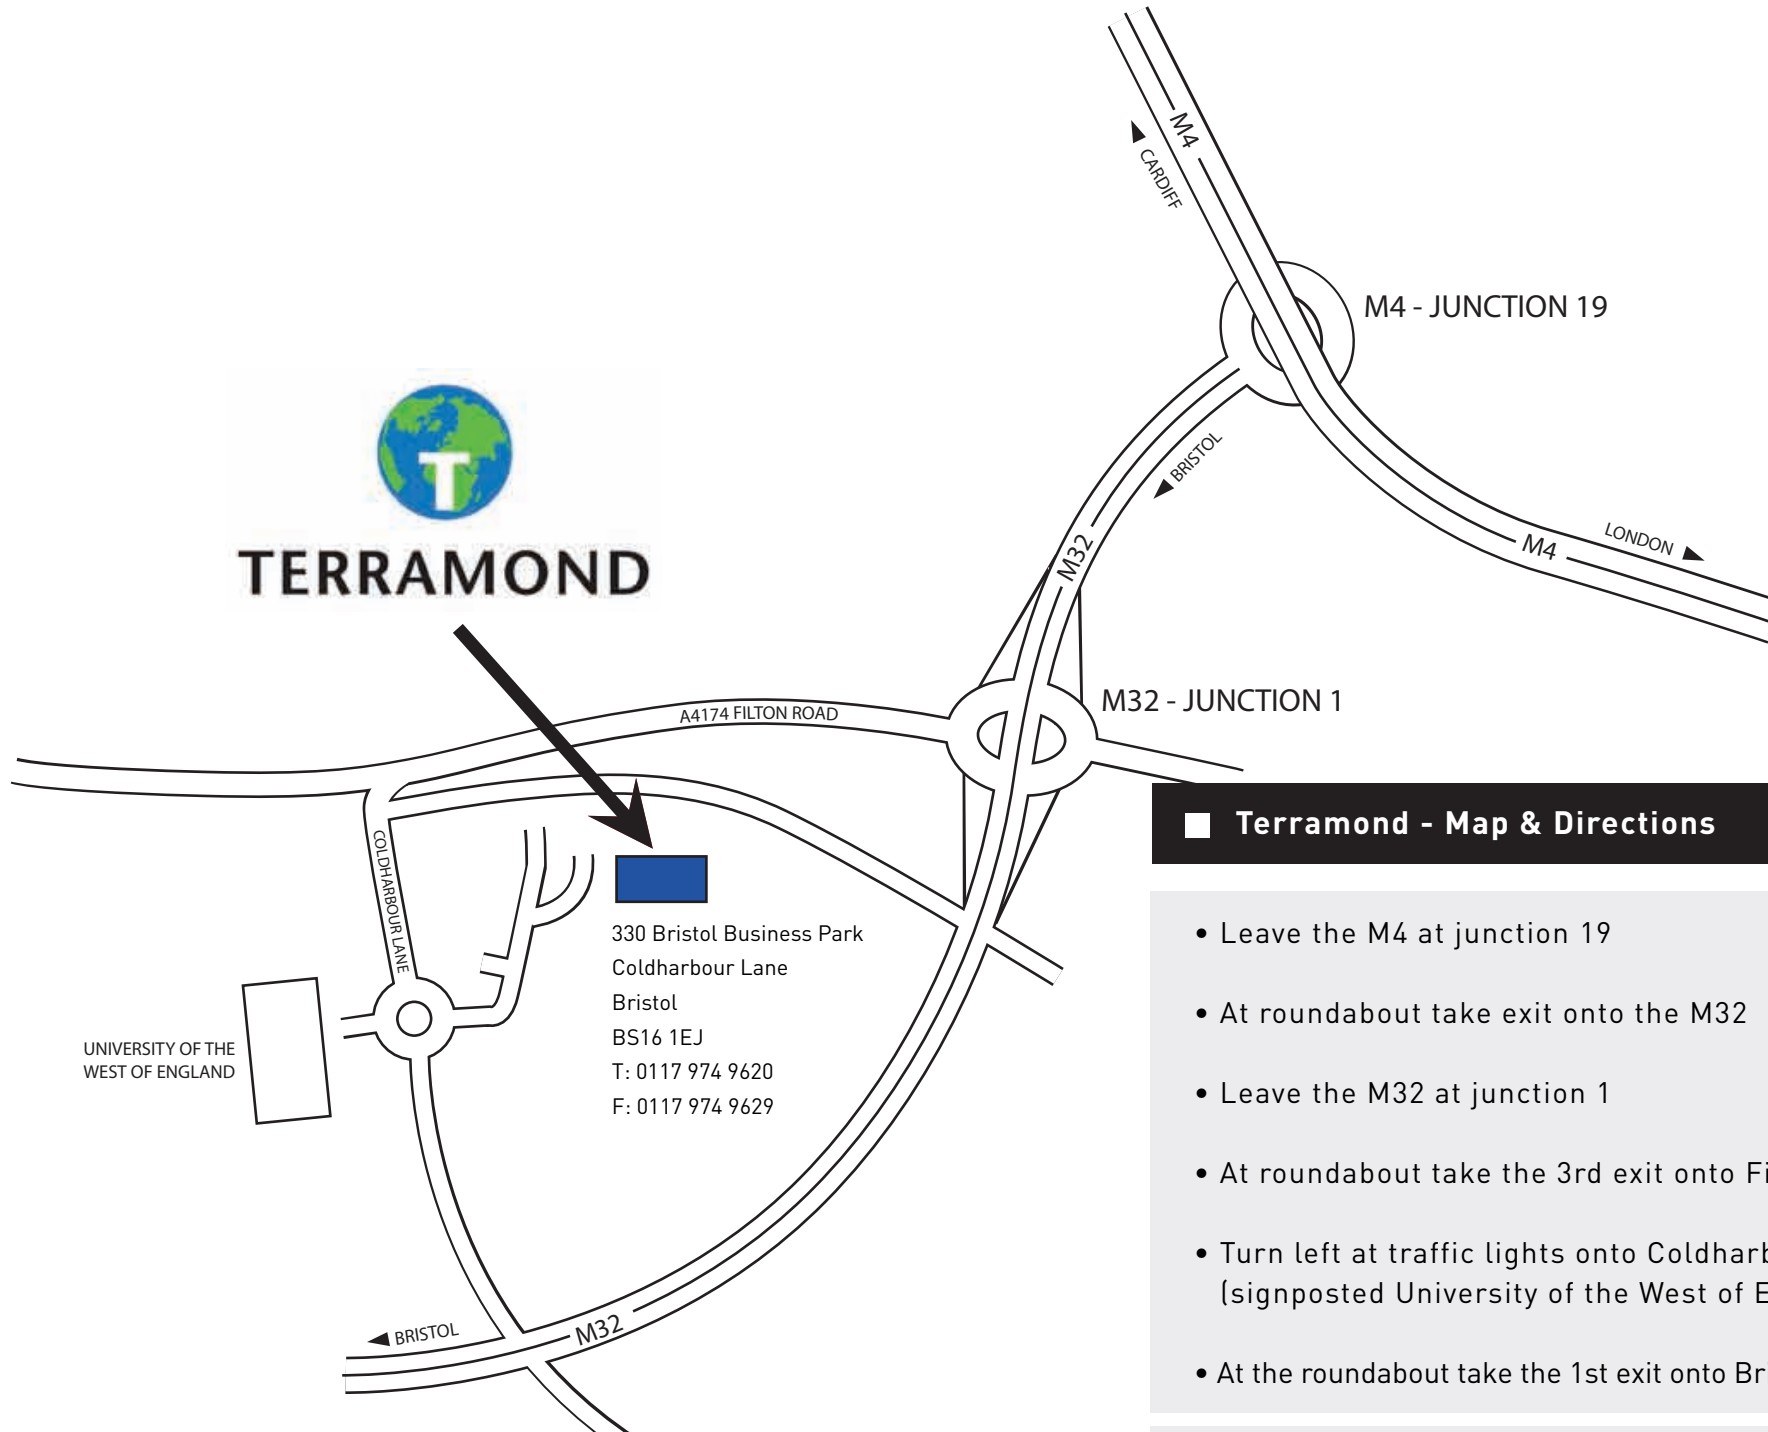

**TERRAMOND**

### ■ Terramond - Map & Directions

- Leave the M4 at junction 19
- At roundabout take exit onto the M32
- Leave the M32 at junction 1
- At roundabout take the 3rd exit onto Filton Road - A4174
- Turn left at traffic lights onto Coldharbour Lane (signposted University of the West of England)
- At the roundabout take the 1st exit onto Bristol Business Park